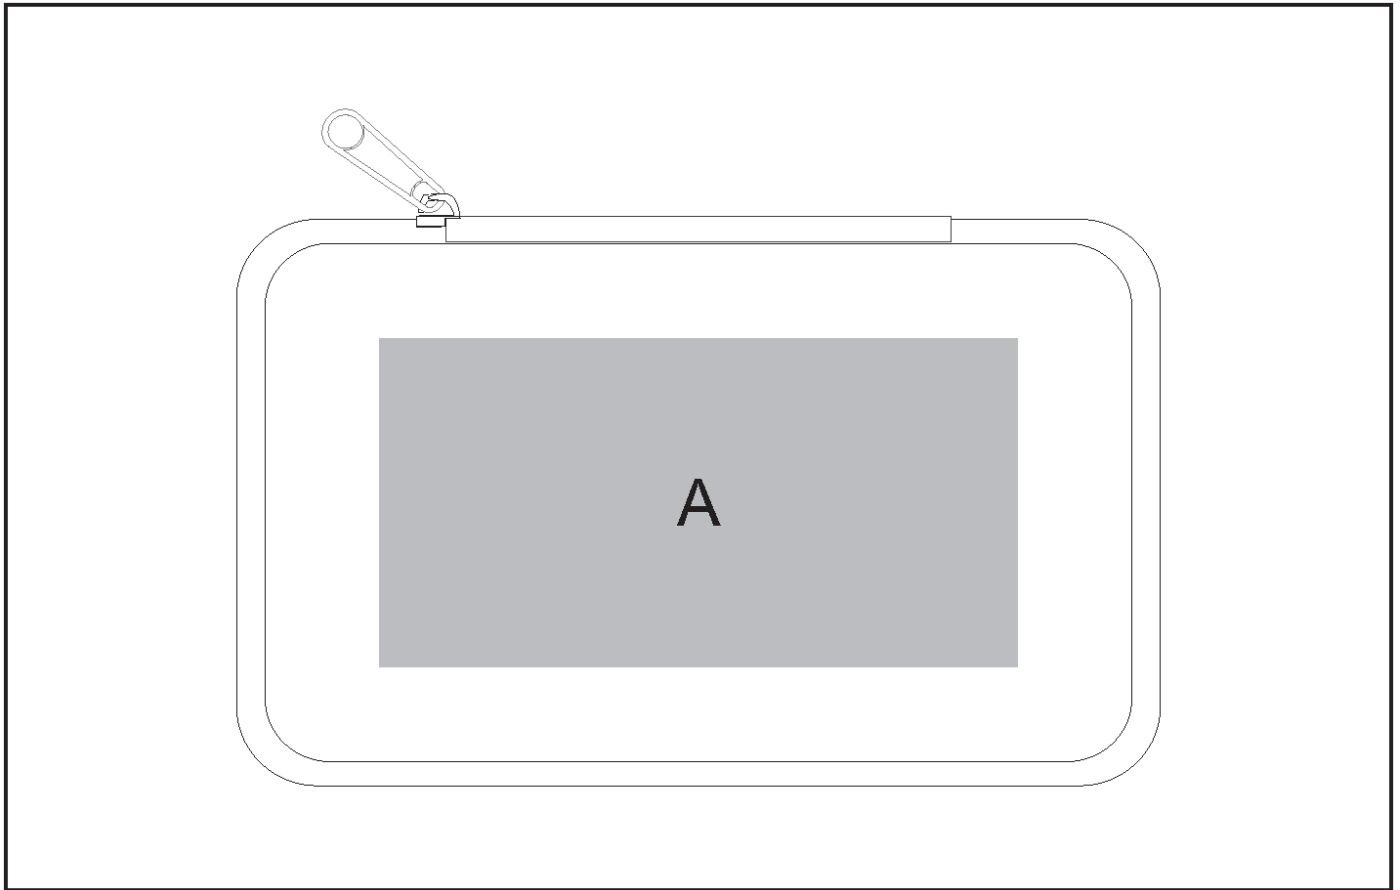

IDEA-3361

Potent Eva Case

Need to know:

- - Includes 1 Colour, 1-Position Screen Print (setup fee applies)
- **Cannot Guarantee a consistent print, due to inconsistency of the case**

Branding Options:

Position A

1. Screen Print (SB)

1 Colour

Size: 80mm wide x 40mm high